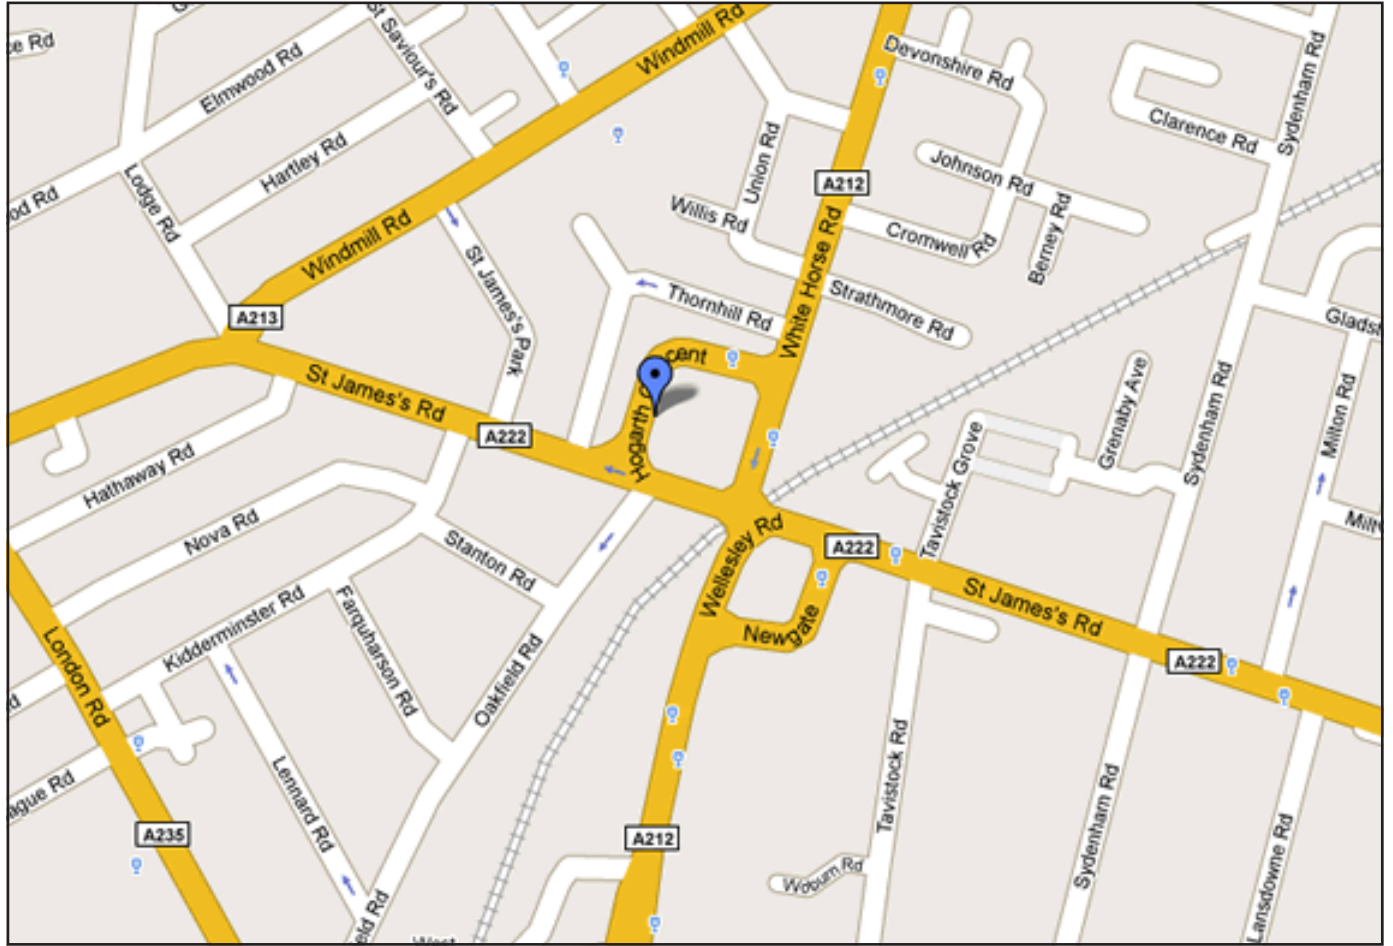

- M25 Junction 4 join A21 Westbound (Sevenoaks Road)
- At Locksbottom, turn left onto A232 (Croydon Road)
- At junction, turn right onto Shirley Road, take half right (Shirley Road - A215)
- At junction turn left onto Addiscombe Road (A222), continue until turning left as entering one-way system
- At junction, turn right into Wellesley Road
- Within 100 yards, the road bears left as it enters the one- way system on St. James's Road.
- Just before the one-way system bears right, turn right into Mortgage Brain offices.

There is parking available on site.

From South and West (Approximately 12 miles from M25 Junction 7)

- M25 Junction 7, join M23 Northbound
- M23 leads onto A23 (Brighton Road)
- At Purley Junction, take left turn onto A23 leading to Purley Way
- At Five Ways corner, take right hand turn (A236 Dupas Hill Road)
- Cross the flyover, at roundabout take left turn (A212 Wellesley Road)
- Continue under the underpass and straight at the traffic lights
- At next set of traffic lights, the road bears left as it enters one-way system on St. James's Road
- Just before the one-way system bears right, turn right into Mortgage Brain offices.

There is parking available on site.

Travelling by Rail:

Nearest train station: East Croydon

There are trains from London Victoria every 10-15 minutes to East Croydon. The journey takes approximately 15-20 minutes. A taxi from East Croydon station to Mortgage Brain office takes 5-10 minutes.

Trains also run from London King's Cross, frequency is variable. This route takes approximately 30-40 minutes.

There is parking available on site.

If you're struggling to find us, please call us on 0871 384 0194.